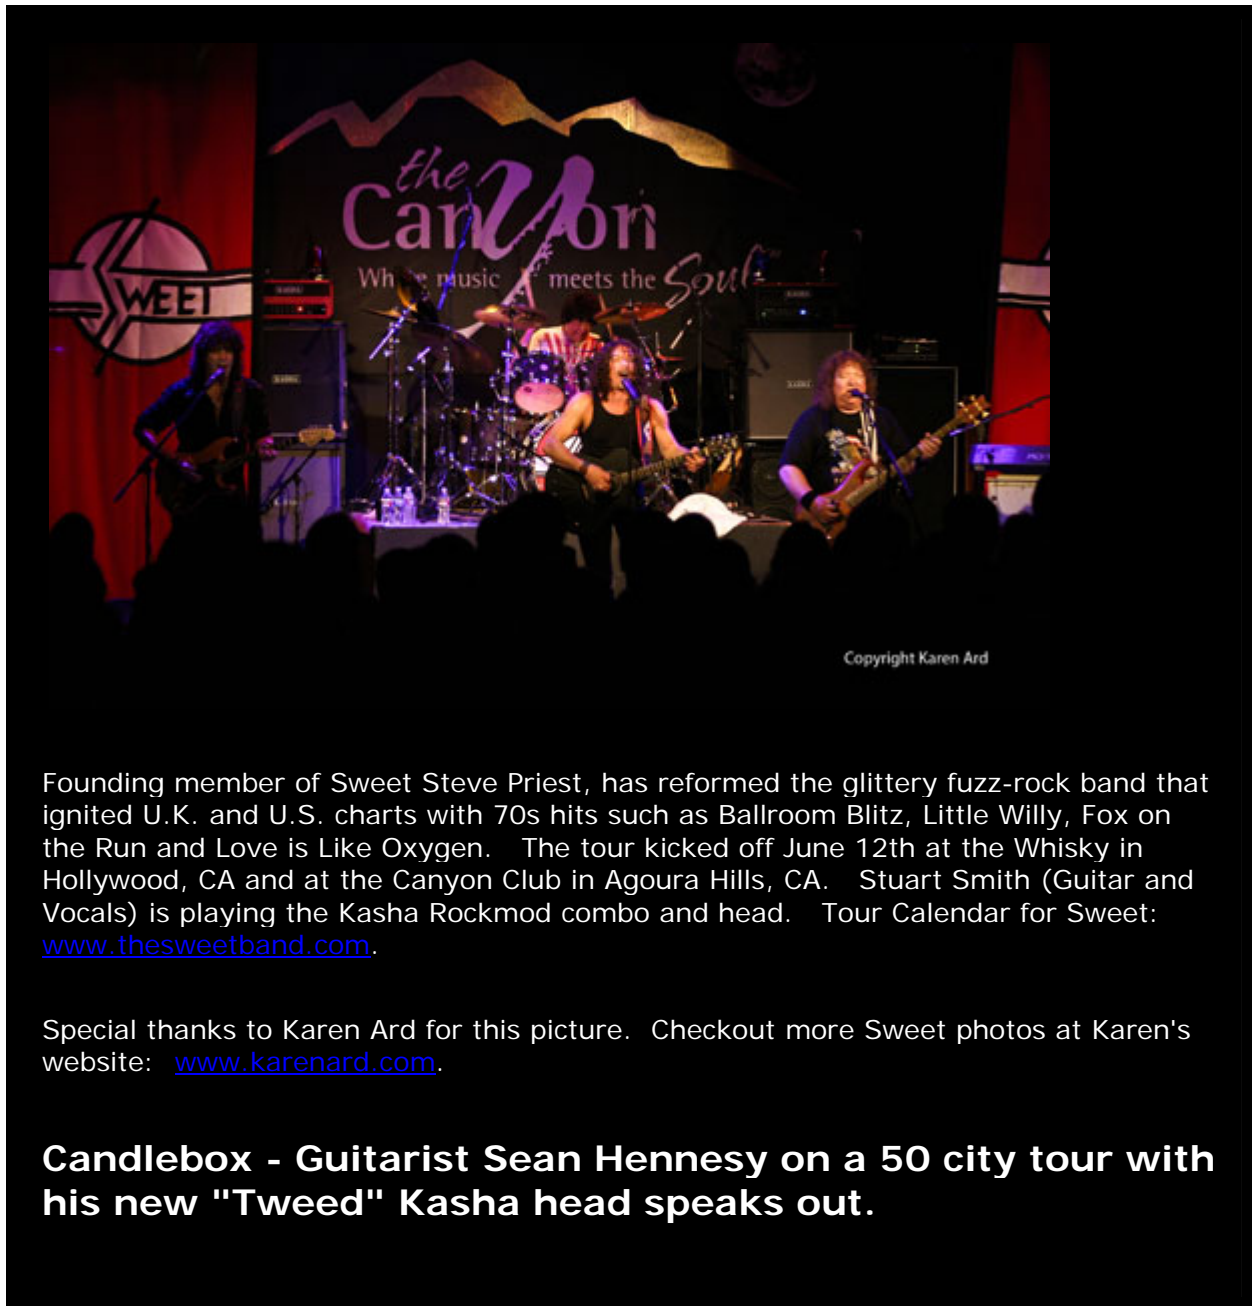

<http://musicconnection.com/amp/>

**The Band "Sweet" Returns**

Founding member of Sweet Steve Priest, has reformed the glittery fuzz-rock band that ignited U.K. and U.S. charts with 70s hits such as Ballroom Blitz, Little Willy, Fox on the Run and Love is Like Oxygen. The tour kicked off June 12th at the Whisky in Hollywood, CA and at the Canyon Club in Agoura Hills, CA. Stuart Smith (Guitar and Vocals) is playing the Kasha Rockmod combo and head. Tour Calendar for Sweet: [www.thesweetband.com](http://www.thesweetband.com).